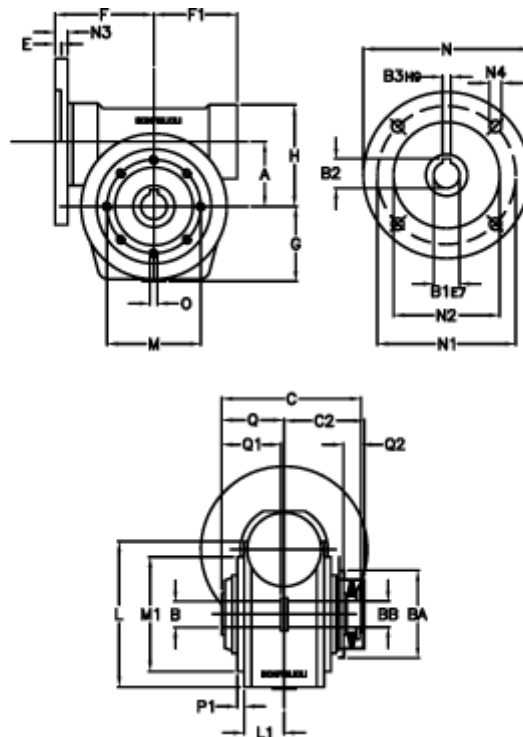

Article number: 390204400772236
 Description: Worm Gear with Torque Limiter
 VF 44-L2-P-7-P63B5

Measures

a = 44.60	C2 = 48	L1 = 35.0	O = M6x8
B = 18	Description = VF 44P-xx-63B5	m = 65	P1 = 2.0
B1 E7 = 11	E = 2.0	M1 = 50	Q = 32.0
B2 = 12.8	F = 65	N = 140	Q1 = 32
B3 H9 = 4	F1 = 54	N1 = 115	Q2 = 12
BA = 40	g = 51	N2 = 95	
BB H7 = 11	H = 71.0	N3 = 10.5	
C = 79	L = 80.0	N4 = 9,5	